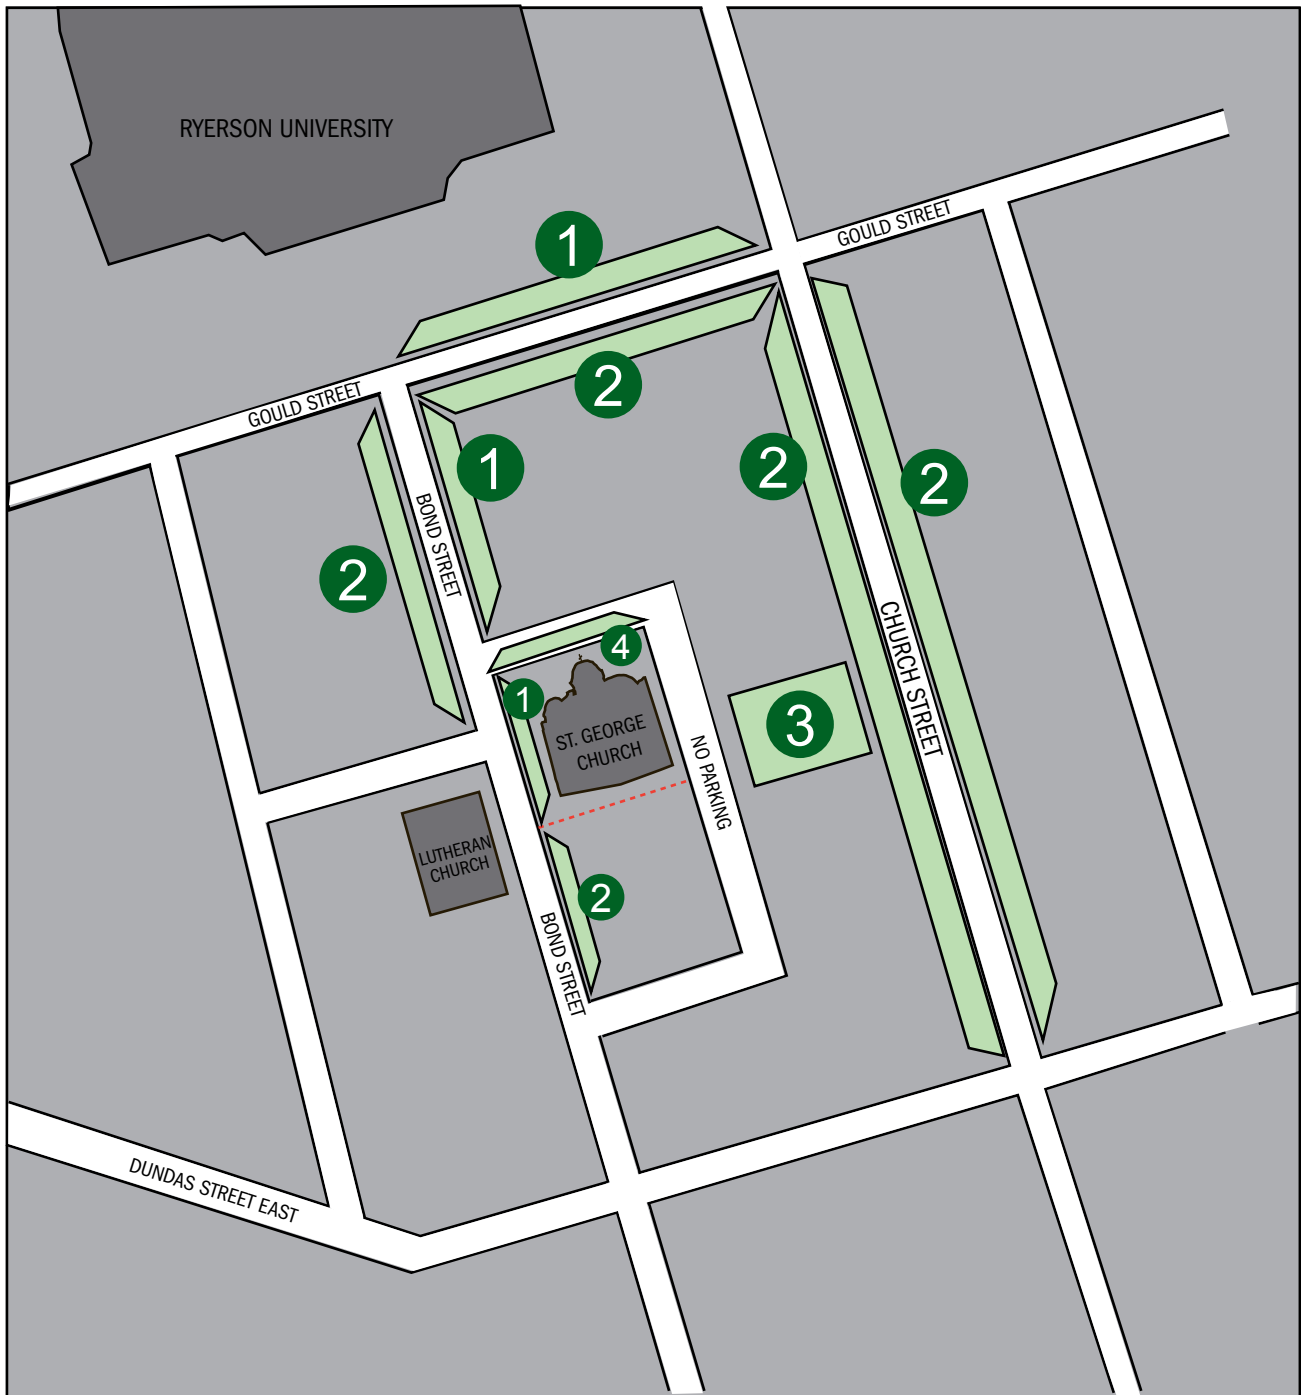

# ST. GEORGE CHURCH PARKING MAP

- 1** FREE PARKING ON SUNDAYS AND DURING WEEKDAY/SATURDAY SERVICE
- 2** PAY STREET PARKING - FREE ON SUNDAY UNTIL 1PM
- 3** PAY PARKING AT IMPERIAL PARKING LOT
- 4** FREE PARKING ONLY ON SATURDAYS AND SUNDAYS
- ..... CHURCH ALLEY